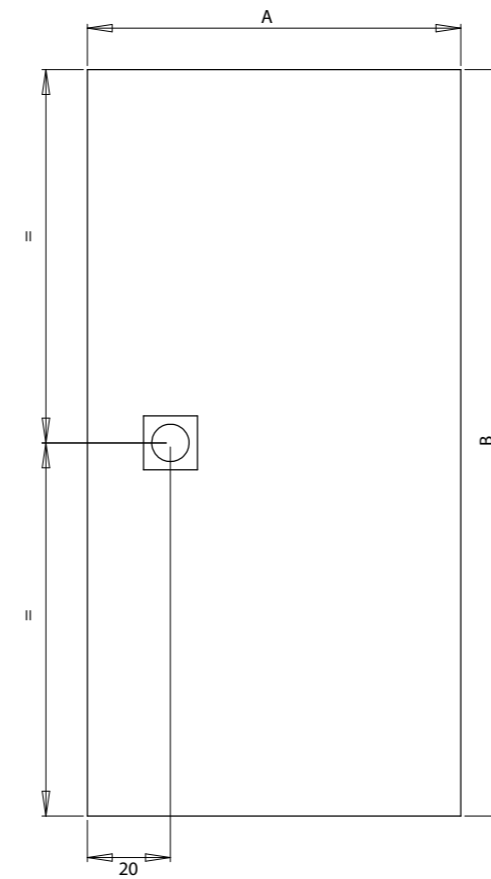

PTL rectangular shower trays

PTS quadrant shower trays

Shower tray with waste on long side made from aqaril with stone texture 3 cm thick

WITH THE WASTE POSITIONED HERE, THE SHORT SIDE (A) CAN BE CUT DOWN TO SIZE ON SITE IF NEEDED

ON REQUEST, CUTTING TO SIZE AND SHAPING CAN BE PERFORMED BY WATERJET

DETAIL OF TEXTURE

WASTE INCLUDED

| PTL RECTANGULAR SHOWER TRAY 70 | | | | |
|--------------------------------|---------------------|-----------------|-----------|-------|
| measurement A cm | measurement B cm | thickness cm | item | price |
| 70 | 170 | 3 | PTL070170 | |
| 70 | 180 | 3 | PTL070180 | |

| PTL RECTANGULAR SHOWER TRAY 80 | | | | |
|--------------------------------|---------------------|-----------------|-----------|-------|
| measurement A cm | measurement B cm | thickness cm | item | price |
| 80 | 170 | 3 | PTL080170 | |
| 80 | 180 | 3 | PTL080180 | |

| PTL RECTANGULAR SHOWER TRAY 90 | | | | |
|--------------------------------|---------------------|-----------------|-----------|-------|
| measurement A cm | measurement B cm | thickness cm | item | price |
| 90 | 170 | 3 | PTL090170 | |
| 90 | 180 | 3 | PTL090180 | |