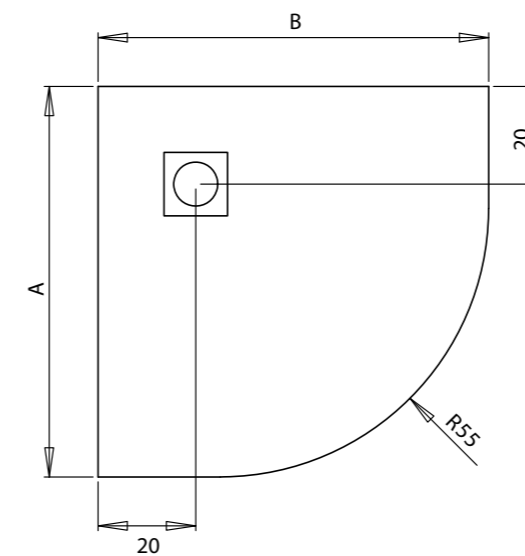

PTL RECTANGULAR SHOWER TRAY 70				
measurement A cm	measurement B cm	thickness cm	item	price
70	170	3	PTL070170	
70	180	3	PTL070180	

PTL RECTANGULAR SHOWER TRAY 80				
measurement A cm	measurement B cm	thickness cm	item	price
80	170	3	PTL080170	
80	180	3	PTL080180	

PTL RECTANGULAR SHOWER TRAY 90				
measurement A cm	measurement B cm	thickness cm	item	price
90	170	3	PTL090170	
90	180	3	PTL090180	

PTL RECTANGULAR SHOWER TRAY 100				
measurement A cm	measurement B cm	thickness cm	item	price
100	170	3	PTL100170	
100	180	3	PTL100180	
100	200	3	PTL100200