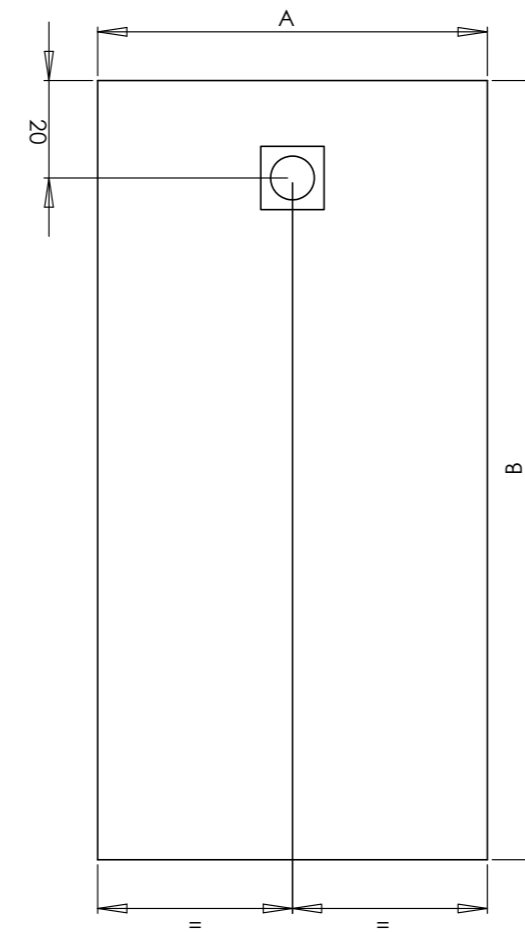

DETAIL OF TEXTURE

PTD RECTANGULAR SHOWER TRAY 70

measurement A cm	measurement B cm	thickness cm	item	price
70	90	3	PTD070090	
70	100	3	PTD070100	
70	120	3	PTD070120	
70	140	3	PTD070140	
70	160	3	PTD070160	
70	170	3	PTD070170	

PTD RECTANGULAR SHOWER TRAY 75

measurement A cm	measurement B cm	thickness cm	item	price
75	90	3	PTD075090	
75	100	3	PTD075100	
75	120	3	PTD075120	
75	140	3	PTD075140	
75	160	3	PTD075160	

PTD RECTANGULAR OR SQUARE SHOWER TRAY 80

measurement A cm	measurement B cm	thickness cm	item	price
80	80	3	PTD080080	
80	90	3	PTD080090	
80	100	3	PTD080100	
80	120	3	PTD080120	
80	140	3	PTD080140	
80	160	3	PTD080160	
80	170	3	PTD080170	
80	180	3	PTD080180	

PTD RECTANGULAR OR SQUARE SHOWER TRAY 90

measurement A cm	measurement B cm	thickness cm	item	price
90	90	3	PTD090090	
90	100	3	PTD090100	
90	120	3	PTD090120	
90	140	3	PTD090140	
90	160	3	PTD090160	
90	170	3	PTD090170	
90	180	3	PTD090180	

PTD RECTANGULAR OR SQUARE SHOWER TRAY 100

measurement A cm	measurement B cm	thickness cm	item	price
100	100	3	PTD100100	
100	120	3	PTD100120	
100	140	3	PTD100140	
100	160	3	PTD100160	

ACCESSORIES